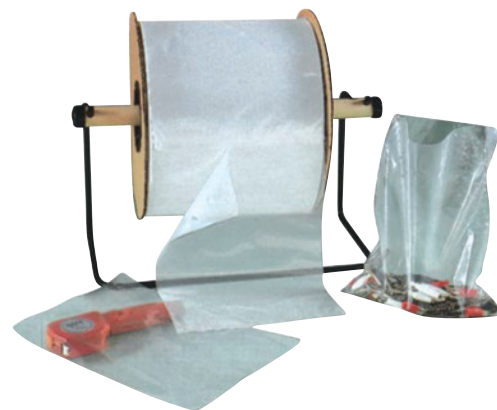

POLYTUBING DISPENSERS

- Maximum capacity: 14" dia. rolls

Model No.	Roll Width"	Price /Each
PC937	12	
PE177	24	
PE178	36	
PE179	48